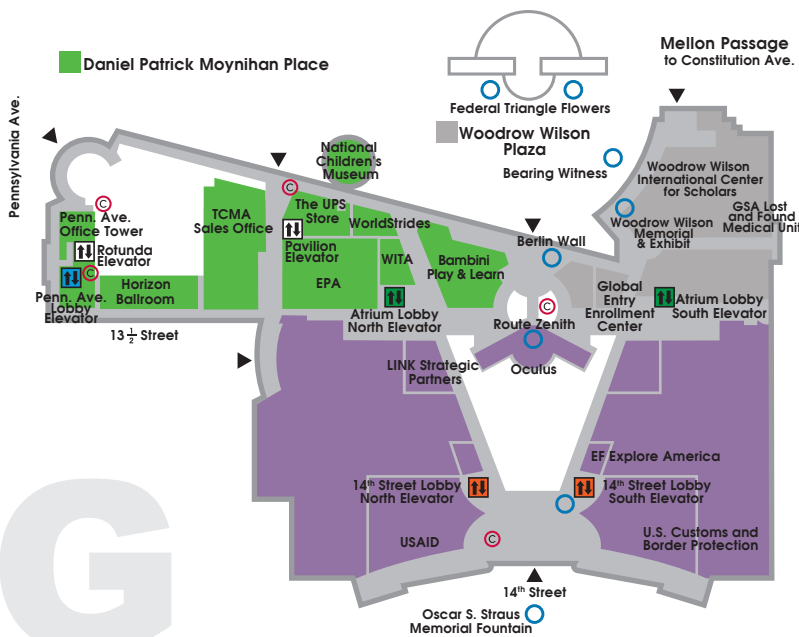

M
MEZZANINE LEVEL
upper level

Federal Triangle Metro

G
GROUND LEVEL
street level

Federal Triangle Metro

- food court eateries:**
- 14th Street Deli
 - Bassett's Original Turkey
 - California Tortilla
 - Café Manet
 - City Lights of China Express
 - Flavors Charbroiled Hamburgers and Chicken
 - Forever Young Café
 - Gelatissimo
 - Great Wraps
 - Kabuki Sushi & Teriyaki
 - Larry's Cookies & Ice Cream
 - Maizal
 - Nook
 - Quick Pita
 - R&B Steak and Grill
 - Sbarro
 - Smoothie King
 - Subway