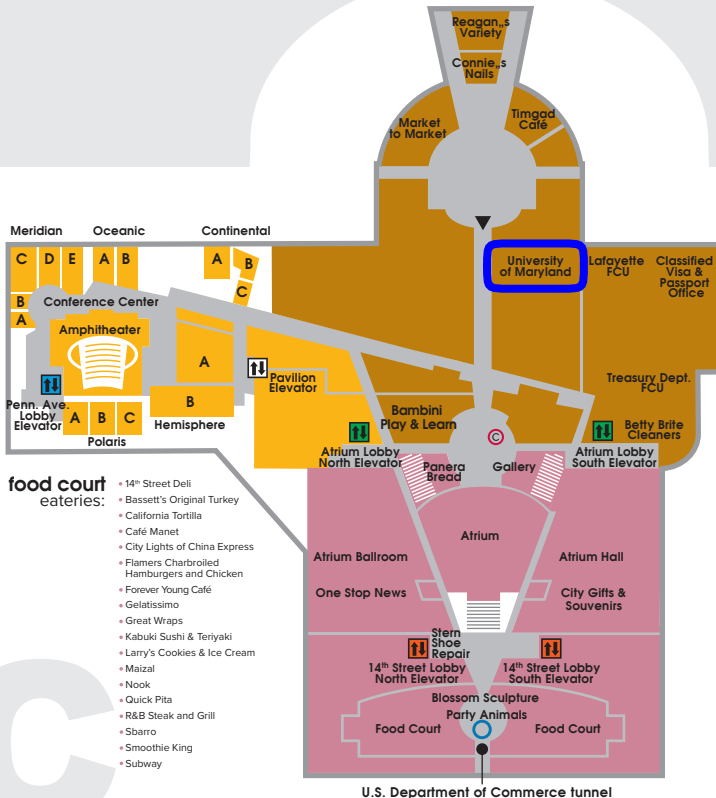

G
GROUND LEVEL
street level

Federal Triangle Metro

1. **food court eateries:**
2. 14th Street Deli
   - Bassett's Original Turkey
   - California Tortilla
   - Café Manet
   - City Lights of China Express
   - Flavors Charbroiled Hamburgers and Chicken
   - Forever Young Café
   - Gelatissimo
   - Great Wraps
   - Kabuki Sushi & Teriyaki
   - Larry's Cookies & Ice Cream
   - Maizal
   - Nook
   - Quick Pita
   - R&B Steak and Grill
   - Sbarro
   - Smoothie King
   - Subway

C
CONCOURSE LEVEL
lower level

Level

- **C** Amphitheater
- **C** Atrium, Atrium Ballroom and Atrium Hall
- **C** Panera Bread
- **C** **G** Bambini Play & Learn
- **C** Betty Brite Cleaners
- **C** City Gifts & Souvenirs
- **C** Classified Visa & Passport Office
- **M** Classrooms/ITC
- **C** Conference Center Suites
  Meridian, Oceanic, Continental, Polaris and Hemisphere
- **C** Connie's Nails
- **C** Continental Suite
- **G** Daniel Patrick Moynihan Place
- **G** EF Explore America
- **M** EPA Credit Union
- **M** EPA Headquarters Exhibit
- **C** Food Court
- **C** Gallery
- **G** Global Entry Enrollment Center
- **G** GSA Lost and Found, Medical Unit
- **M** Honorable Eleanor Holmes Norton, Congressional District
- **C** Hemisphere Suite
- **G** Horizon Ballroom
- **G** World Strides
- **M** International Gateway
- **C** Lafayette Federal Credit Union
- **G** LINK Strategic Partners
- **C** Meridian Suite
- **G** National Children's Museum
- **C** Oceanic Suite
- **G** Oculus
- **C** One Stop News
- **G** Pavilion (elevator to 2nd floor)
- **G** Pennsylvania Avenue Office Tower (Suites 200-880)
- **C** Polaris Suite
- **C** The Variety Shop
- **G** Rotunda (elevator to 8th floor)
- **G** TCMA Sales Office
- **G** The UPS Store
- **C** Timgad Café
- **C** Treasury Dept. Federal Credit Union
- **G** U.S. Agency for International Development (USAID)
- **G** U.S. Customs and Border Protection (CBP)
- **M** U.S. Department of Commerce (DOC)
- **G** U.S. Environmental Protection Agency (EPA)
- **M** U.S. General Services Administration (GSA)
- **M** USAID Library
- **G** Washington International Trade Association (WITA)
- **G** Woodrow Wilson International Center for Scholars
- **G** Woodrow Wilson Plaza
- **G** WorldStrides
- **M** World Trade Center Washington, DC

- **▲** entrance/exit
- **↑↓** elevators
- **⊙** concierge
- **○** artwork